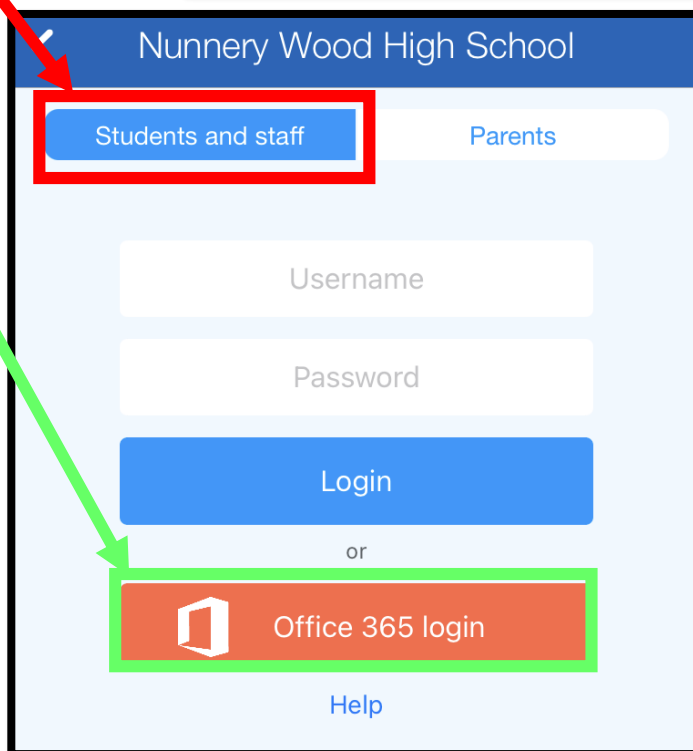

# How to access ePraise Online

## The Student APP

To register on iOS or Android you can:

1. Download the app -just search for ePraise in your app store and open it
2. Type in Nunnery Wood High School
3. Select Nunnery Wood High School
4. Ensure you are on the Students and Staff Tab
5. Click on the button that Says Office 365 Login