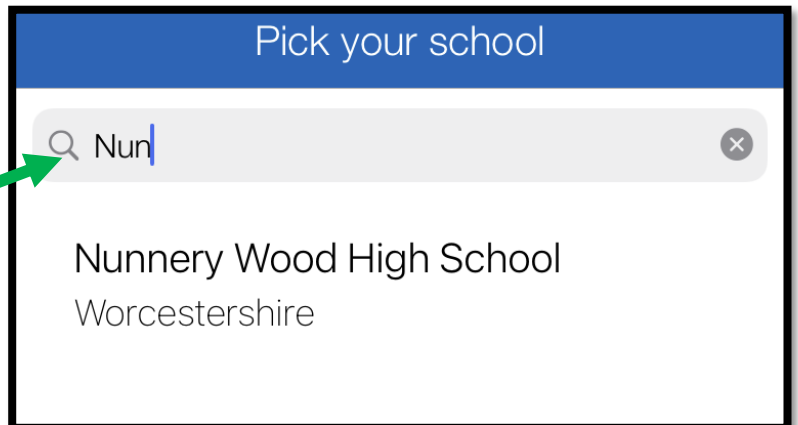

## The Student APP

To register on iOS or Android you can:

1. Download the app -just search for ePraise in your app store and open it
2. Type in Nunnery Wood High School
3. Select Nunnery Wood High School
4. Ensure you are on the Students and Staff Tab
5. Click on the button that Says Office 365 Login