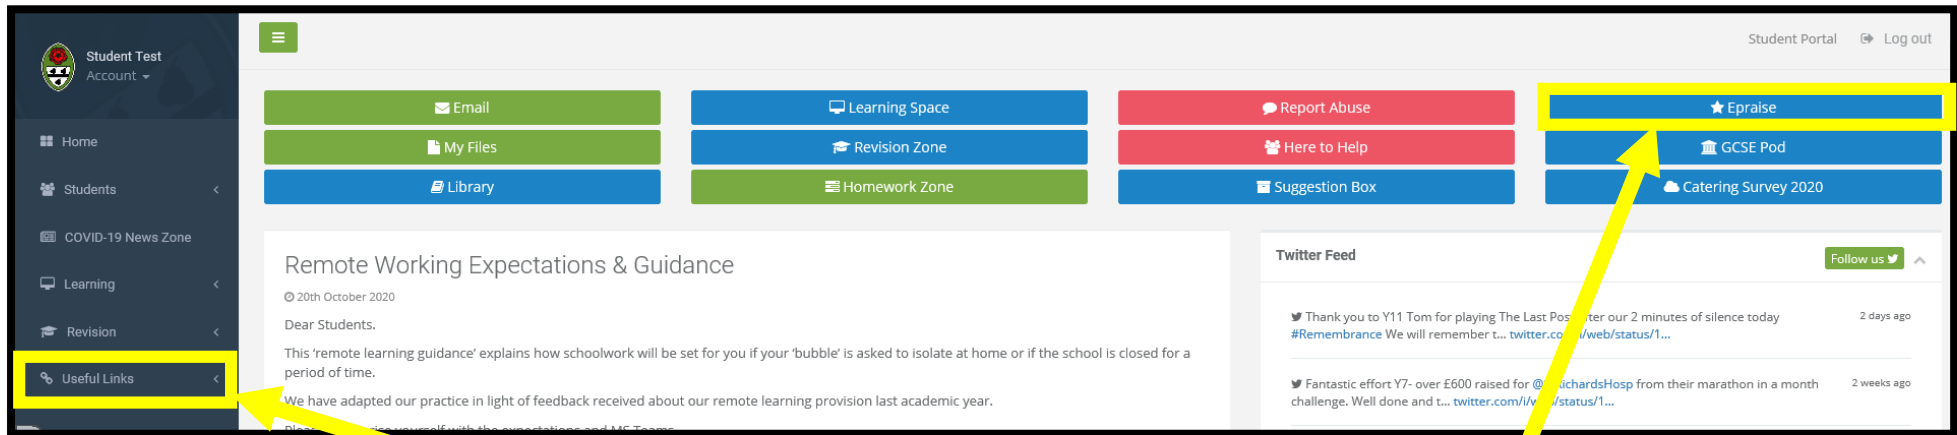

How to access ePraise Online

Once you are logged into the student portal:

If you click on the ePraise tab on the left hand side under “useful links” or on the right hand screen menu this will take you directly to the ePraise page.

From here you can see what points you have been awarded, what milestones you have reached and what achievement badges you have accomplished.

If you have any questions about Rewards or Awards please contact Miss Lott via email
g.lott@nunnerywood.worcs.sch.uk