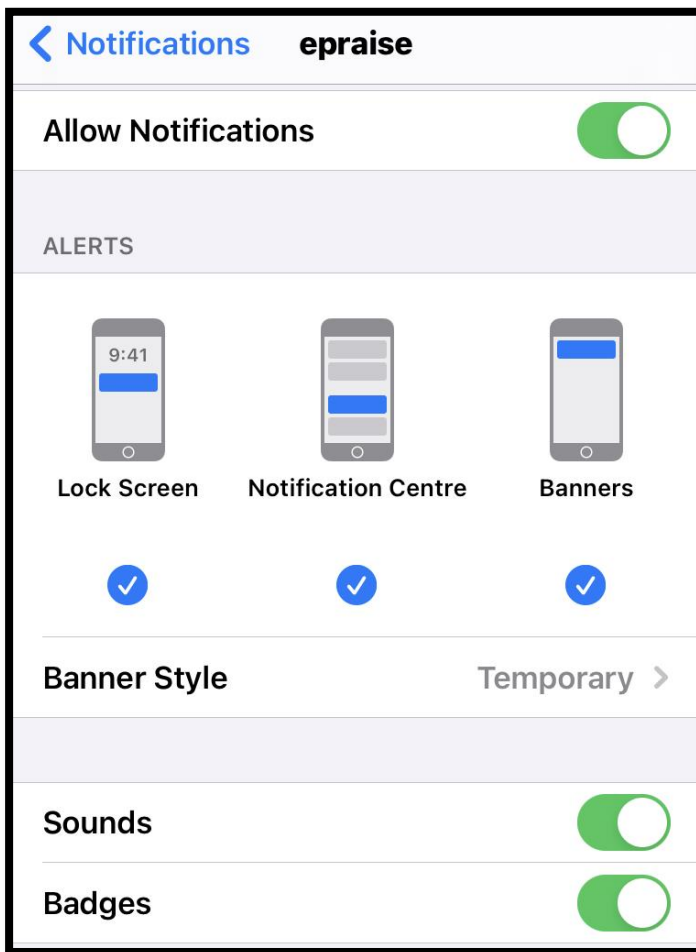

Silver Award

Achievements

Science Star of the Week

Attendance

100%

You can view what points, badges and milestones you have achieved as well view your attendance and timetable

# How to access ePraise Online

If you go into your app settings and click on “allow notifications” you will get alerts on your phone every time you get awarded an achievement badge or milestone