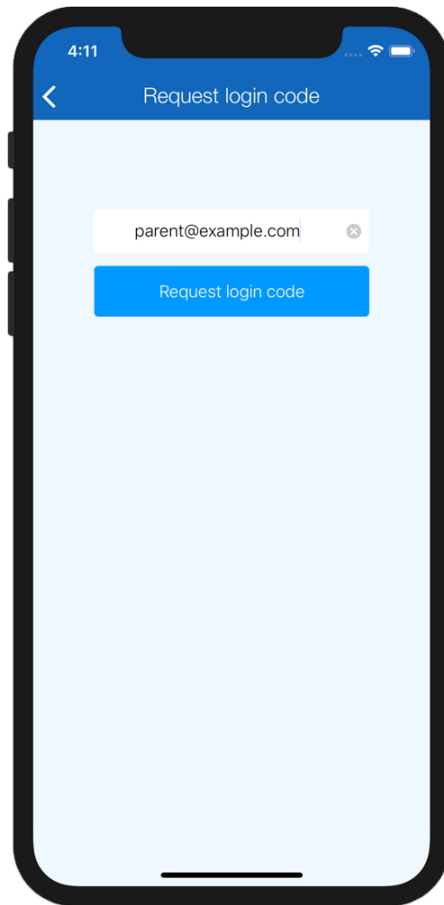

How to access ePraise Online

The Parent APP

To register on iOS or Android you can:

1. Download the app -just search for ePraise in your app store and open it
2. Select Nunnery Wood High School
3. Tap the 'Register' button
4. Enter the email address that has already been given to the school
5. Tap the 'Request login code' button
6. Enter the login code sent via email
7. Tap 'Login'

The app will log any user out that does not have a passcode or other authentication automatically whenever they leave the app, or after 30 days of inactivity if they do have authentication, to help provide a minimum level of security. You can use the 'Register' button to log in again in the future if you are logged out.