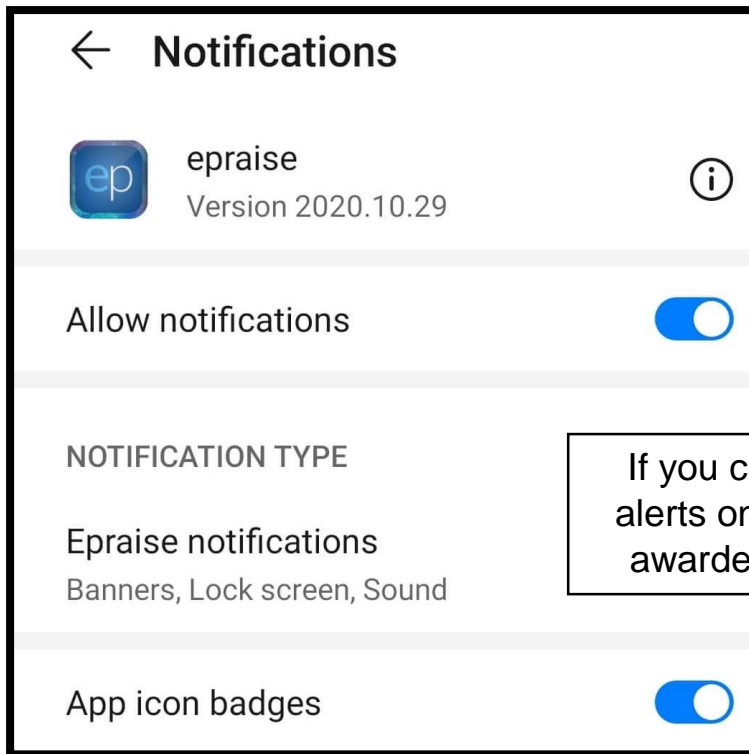

How to access ePraise Online

The Parent APP

To register on iOS or Android you can:

1. Download the app -just search for ePraise in your app store and open it
2. Select Nunnery Wood High School
3. Tap the 'Register' button
4. Enter the email address that has already been given to the school
5. Tap the 'Request login code' button
6. Enter the login code sent via email
7. Tap 'Login'

The app will log any user out that does not have a passcode or other authentication automatically whenever they leave the app, or after 30 days of inactivity if they do have authentication, to help provide a minimum level of security. You can use the 'Register' button to log in again in the future if you are logged out.

How to access ePraise Online

If you click on "allow notifications" you will get alerts on your phone every time your child gets awarded an achievement badge or milestone

You can view a summary of what points, badges and milestones they have achieved as well as their attendance and timetable