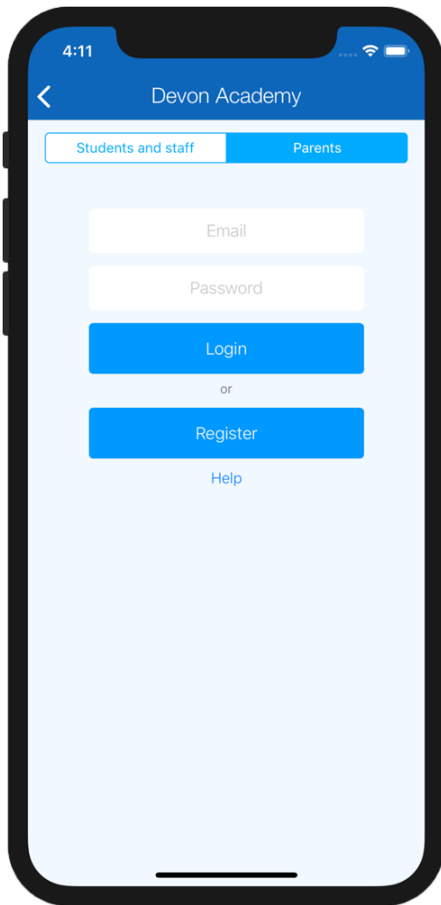

How to access ePraise Online

The Parent APP

To register on iOS or Android you can:

1. Download the app -just search for ePraise in your app store and open it
2. Select Nunnery Wood High School
3. Tap the 'Register' button
4. Enter the email address that has already been given to the school
5. Tap the 'Request login code' button
6. Enter the login code sent via email
7. Tap 'Login'

The app will log any user out that does not have a passcode or other authentication automatically whenever they leave the app, or after 30 days of inactivity if they do have authentication, to help provide a minimum level of security. You can use the 'Register' button to log in again in the future if you are logged out.