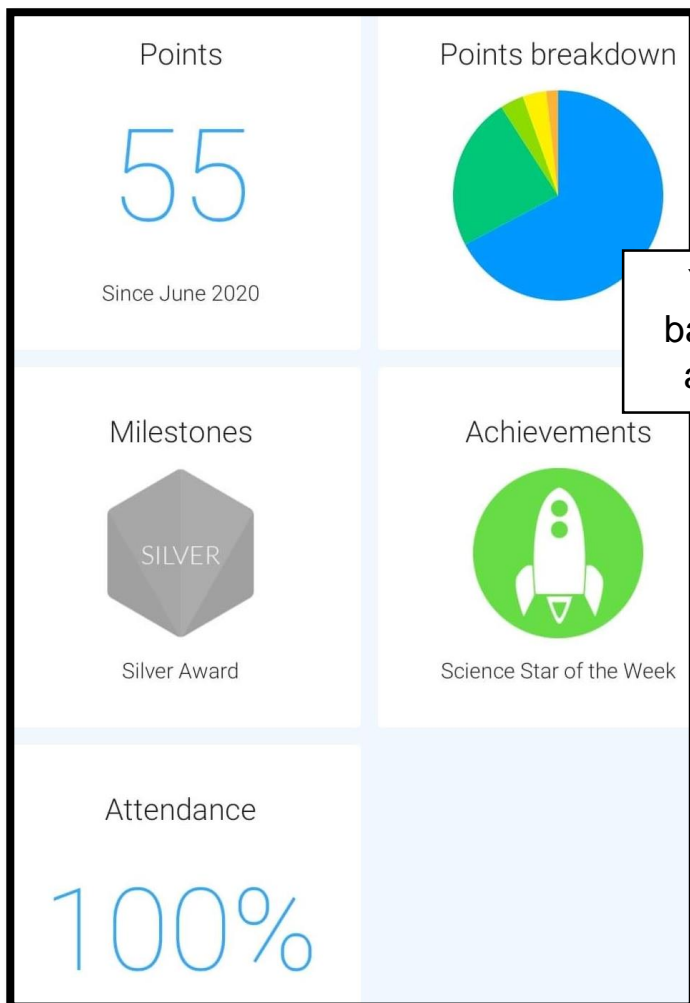

You can view a summary of what points, badges and milestones they have achieved as well as their attendance and timetable