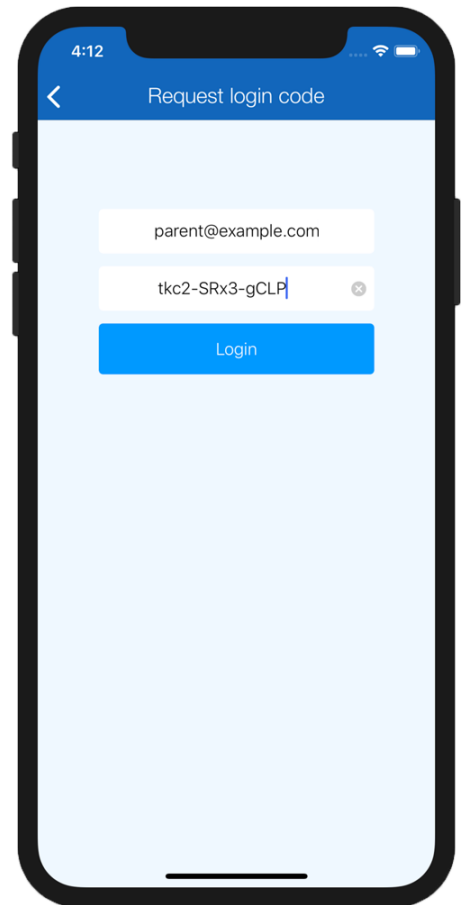

How to access ePraise Online

The Parent APP

To register on iOS or Android you can:

1. Download the app -just search for ePraise in your app store and open it
2. Select Nunnery Wood High School
3. Tap the 'Register' button
4. Enter the email address that has already been given to the school
5. Tap the 'Request login code' button
6. Enter the login code sent via email
7. Tap 'Login'

The app will log any user out that does not have a passcode or other authentication automatically whenever they leave the app, or after 30 days of inactivity if they do have authentication, to help provide a minimum level of security. You can use the 'Register' button to log in again in the future if you are logged out.